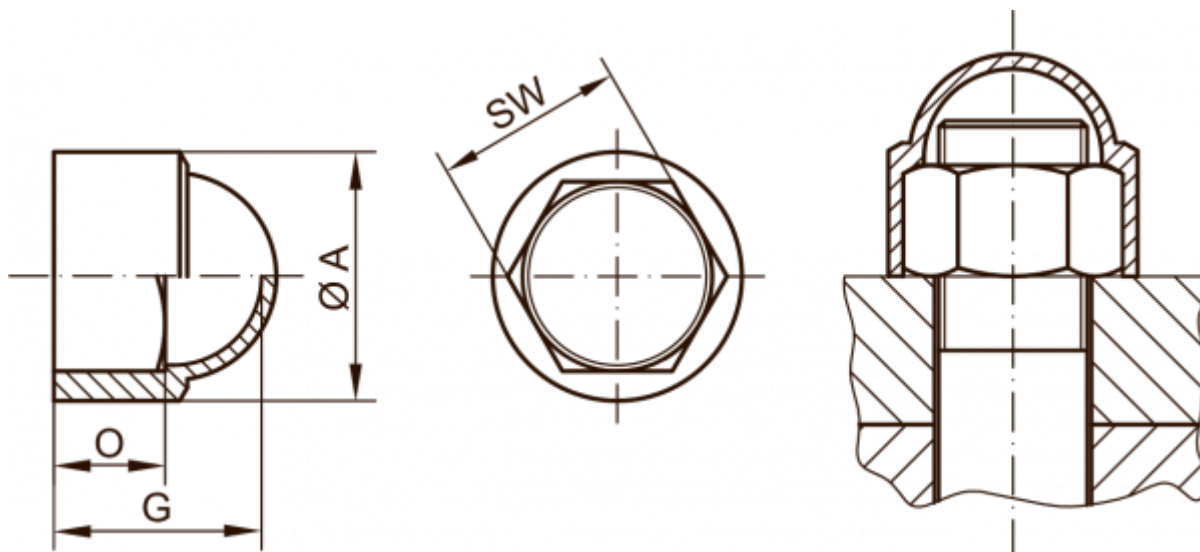

# Data Sheet

Article number: 59GPN10001071

Description: KLEE Cap for nut GPN 1000 / 1071 - NV 14

## Measures

A	= 18
For	=
G	= 14
O	= 7.5
SW (Spanner width)	= 14